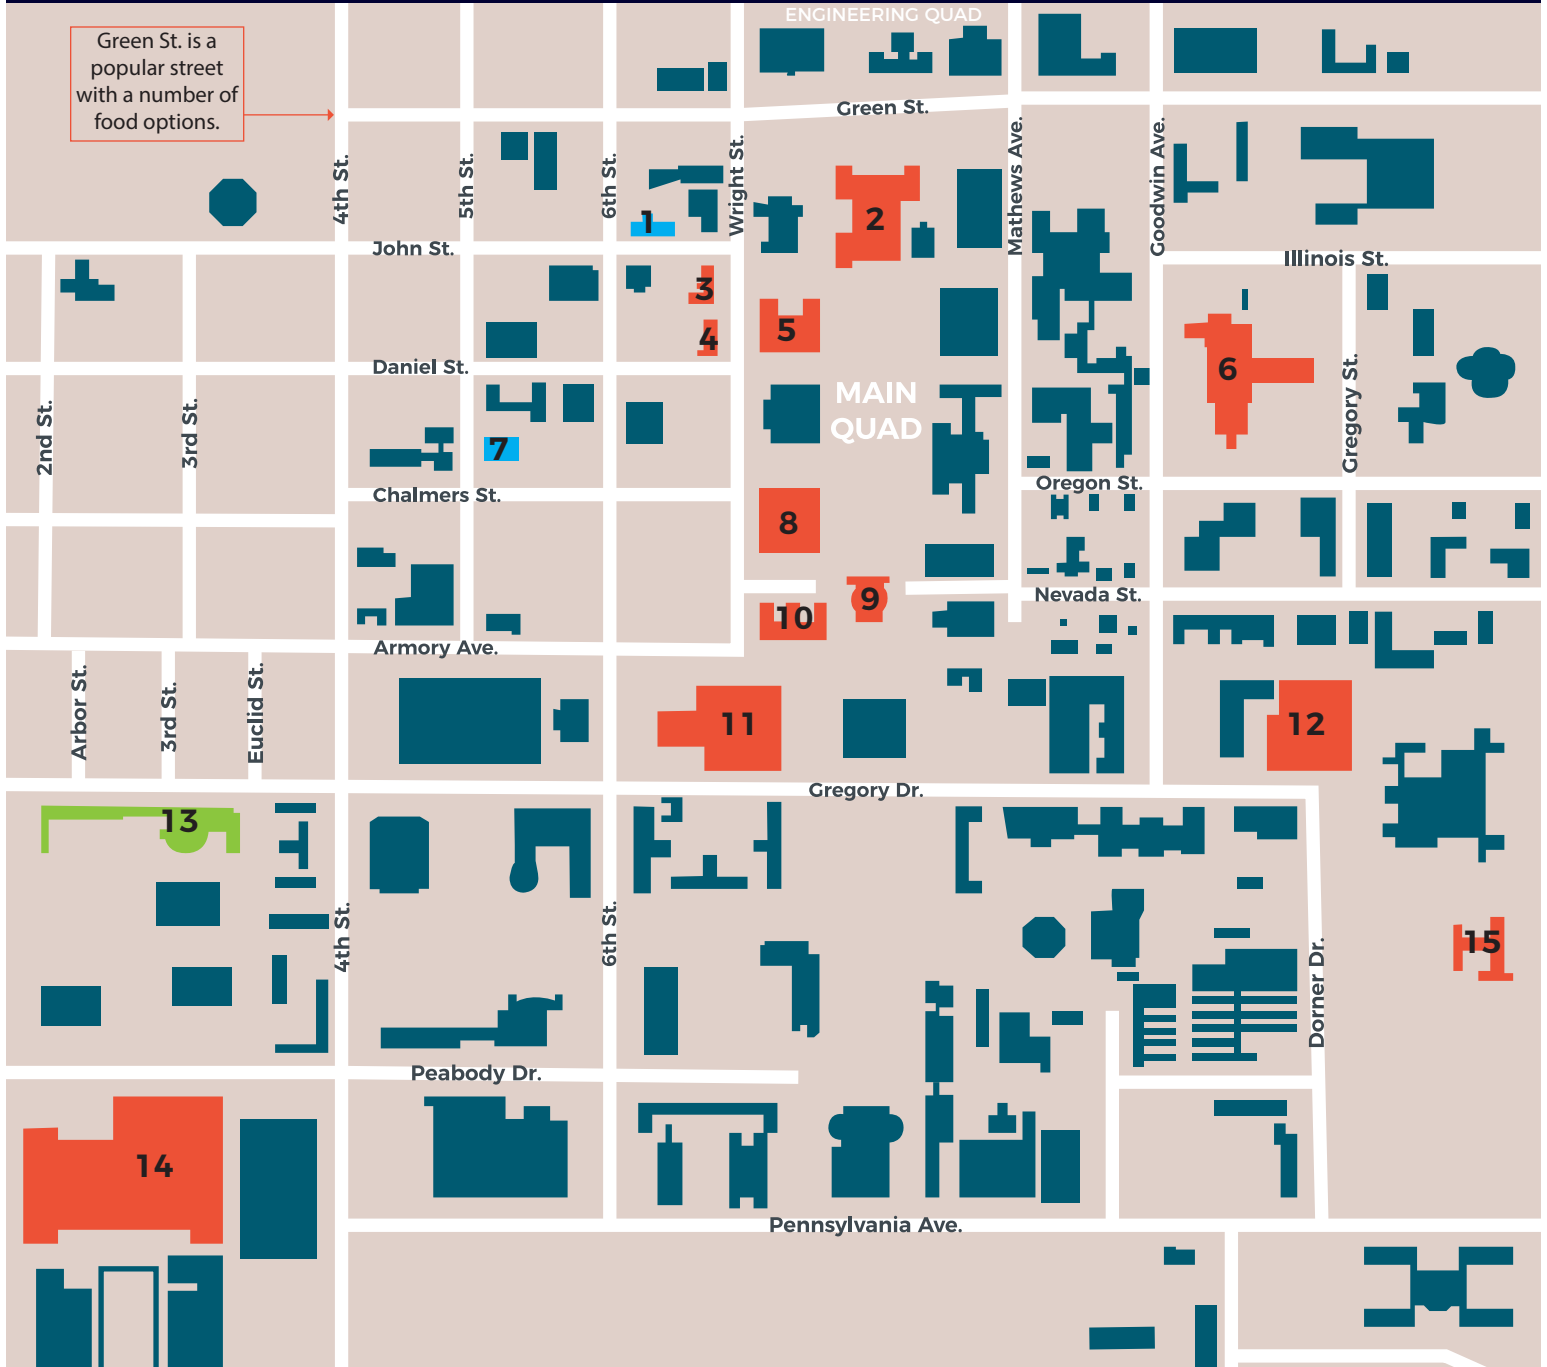

UNIVERSITY OF ILLINOIS CAMPUS MAP

Green St. is a popular street with a number of food options.

PLACES OF INTEREST FOR NEW INTERNATIONAL STUDENTS

- | | | | | |
|---|--|---|--|--|
| 1. International Student & Scholar Services (ISSS) - STUDENTS | 4. Illini Union Bookstore (i-card center) | 7. International Student & Scholar Services (ISSS) - SCHOLARS | 10. Gregory Hall | 13. Student Dining & Residential Services (SDRP) |
| 2. Illini Union | 5. Henry Admin. Bldg. (Student Accounts) | 8. Lincoln Hall | 11. Main Library | 14. Activities & Recreation Center (ARC) |
| 3. Graduate College | 6. Krannert Center for the Performing Arts | 9. Foellinger Auditorium | 12. Campus Recreation Center East (CRCE) | 15. McKinley Health Ctr. (Student insurance) |